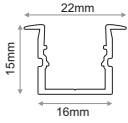

- MIDI U Recessed aluminium profile for linear LED lighting.
- Available also in black, white or different RAL colours upon request.

Image	Code	Description	Length	Design-Detail
	PRF.134	MIDI U RECESSED alum.prof. / Anodized	2m	
	COV.023 COV.024 COV.025 COV.026 COV.038	POLYCARBONATE MILKY COVER POLYCARBONATE MILKY SATIN COVER POLYCARBONATE RULED COVER POLYCARBONATE CLEAR COVER POLYCARBONATE BLACK SATIN COVER	2m 2m 2m 2m 2m	
	CAP.143	END CAP for MIDI U RECESSED with COV.023-024-025-026-038		